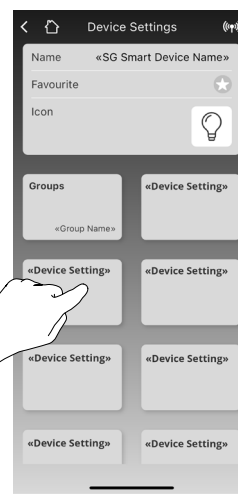

Settings

Supports modes:

- •ON/OFF
- •Countdown