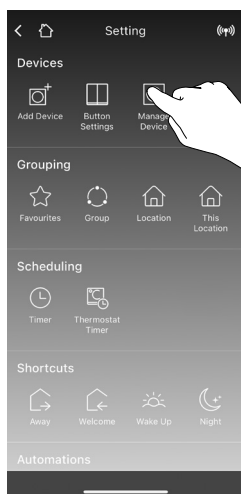

## Settings

Supports modes:

- ON/OFF
- Countdown