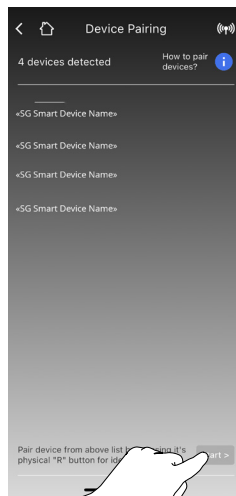

Pairing

Settings

Supports modes:

- •ON/OFF
- •Countdown