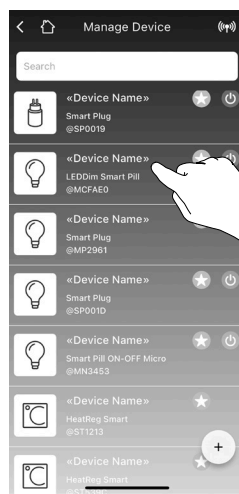

Settings

Supports modes:

- •ON/OFF
- •Countdown