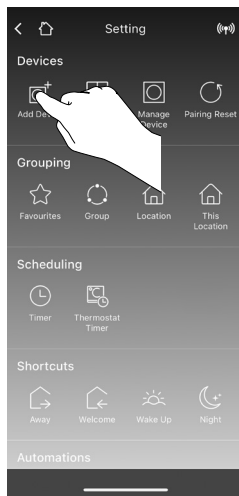

## Settings

Supports modes:

- ON/OFF
- Countdown